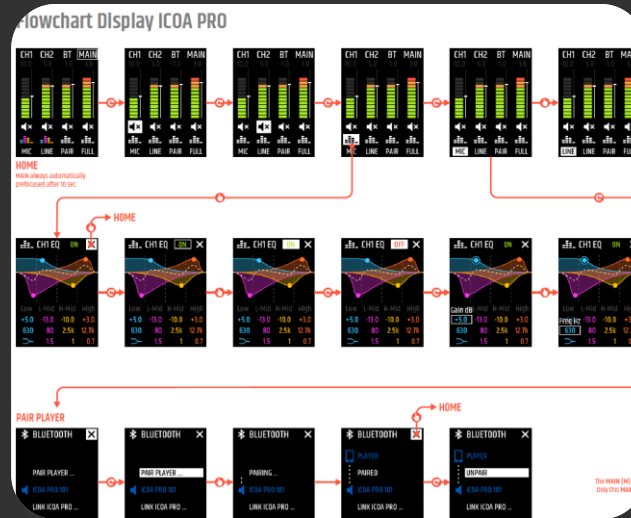

Fanless Cooling System

Aluminum Cast Heat Sink

Port Airflow Cooling

Improved System Limiting

MODERN SYSCORE[®] DSP

4 Band PEQ & System Presets

Low Latency Monitor Preset (1.5ms)

Cardioid Preset (Subwoofer)

Delay Adjustment

ICOA[®] PRO | FEATURES

APP CONTROL

Connect & control up to 2 Satellite Speakers and 4 Subwoofers

Adjust all Settings from the App

Create Groups for fast Adjustments

INTUITIVE MENU

Intuitive Menu Structure for quick access to essential Settings