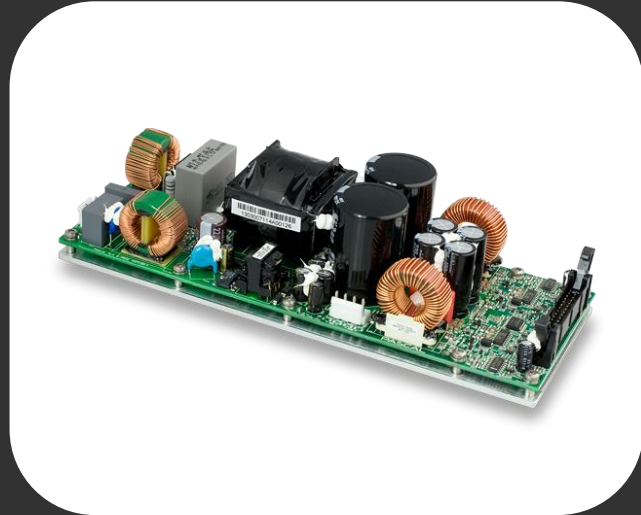

ICOA® PRO | FEATURES

MASSIVE DRIVE

High Efficiency Class D Amplifiers

PRO 12: 750W RMS / **1500W PEAK**

PRO 15: 900W RMS / **1800W PEAK**

PRO SUB 21: 1500W RMS / **3000W PEAK**