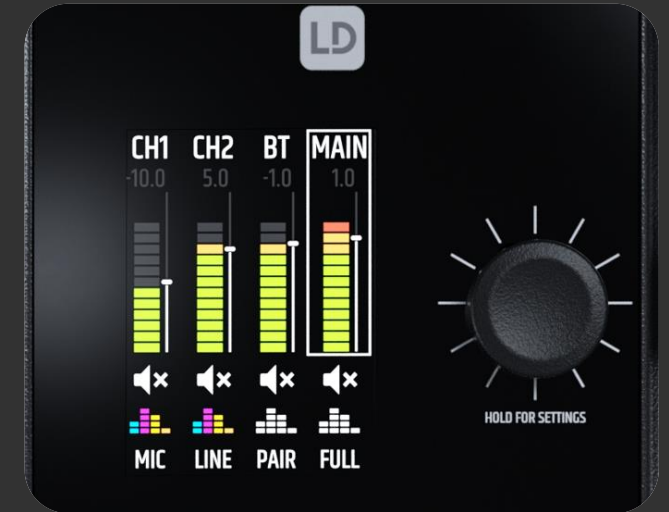

FRONT STATUS LED

Status LED switchable for showing: status (ON), loudspeaker identification or limiter triggering.

ICOA[®] PRO | FEATURES

NEW ADVANCED DESIGN

- Same Size as ICOA
- Clean professional Optic
- Black out Logo
- New redesigned User Panel

Delay Adjustment

ICOA[®] PRO | FEATURES

APP CONTROL

Connect & control up to 2 Satellite Speakers and 4 Subwoofers

Adjust all Settings from the App

Create Groups for fast Adjustments

INTUITIVE MENU

Intuitive Menu Structure for quick access to essential Settings

COLOR DISPLAY

2,4" color Display with „one Knob“ operating Concept

ICOA[®] PRO | ACCESSORIES

ICOA 12/15 PC

Padded protective cover

LDICOA12PC/LDICOA15PC

ICOA 12/15 RC

Protective **outdoor** cover